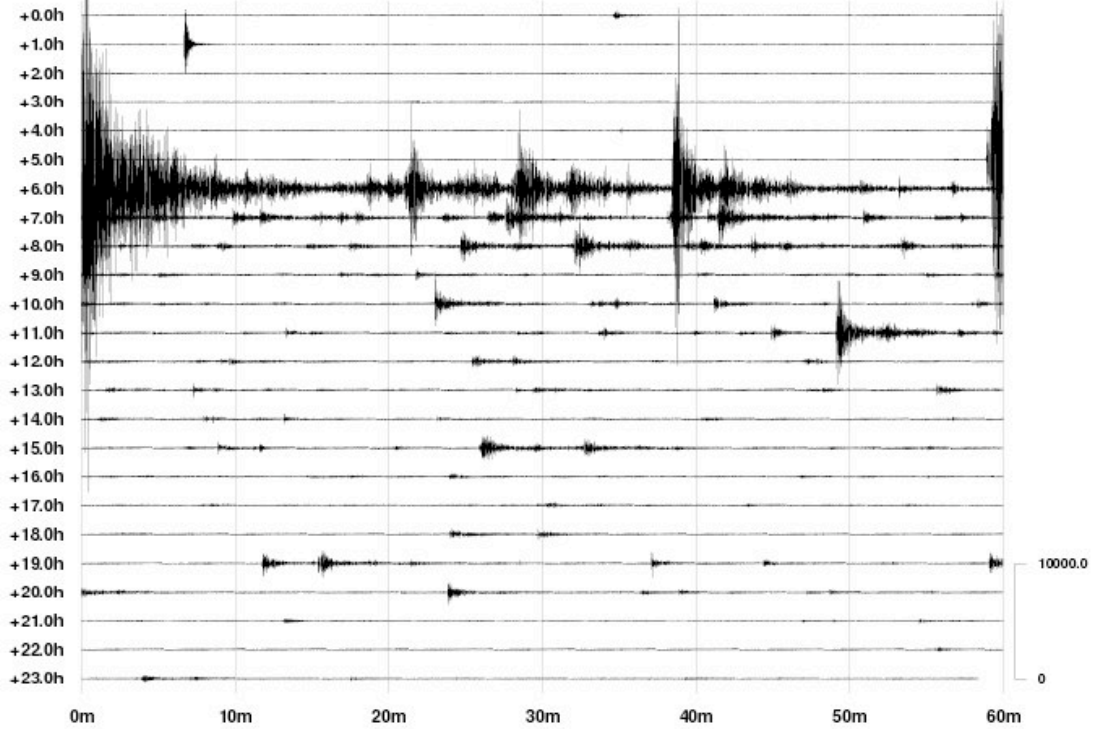

CLUD HHZ Start time: 2011070 3/11/11 00:00:00

Filter: BW 0.5 5 1000.0 1

BRTT dbheli: /data/db/ogs /data/db/2011/070/CLUD.ps rt Fri Mar 11 23:59:20 2011